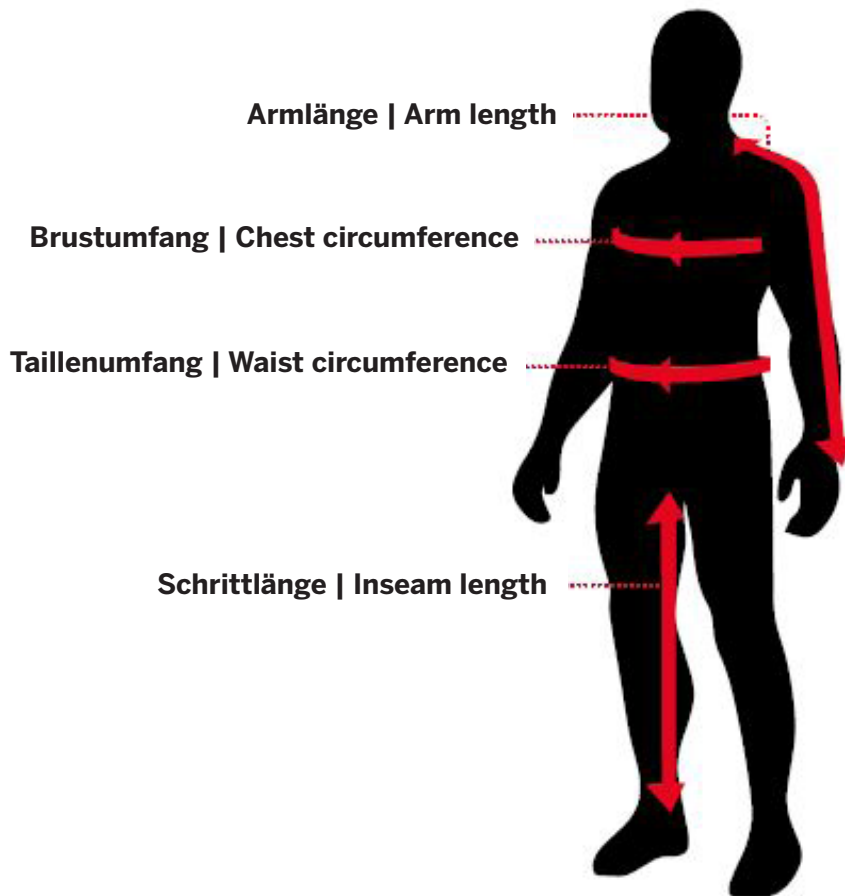

# Größentabelle | Size Chart

### Oberteile | Tops

Größe Size	XS		S		M		L		XL		XXL	
	cm	inch	cm	inch	cm	inch	cm	inch	cm	inch	cm	inch
Arm Arm	74-76	30-30.5	76-78	30.5-31	78-80	31-31.5	80-82	31.5-32	82-84	33-34	86-88	34-35
Brust Chest	91-96	36-38	96-102	38-40	102-106	40-42	106-112	42-44	112-116	46-48	122-127	48-50

### Unterteile | Bottoms

Größe Size	XS		S		M		L		XL		XXL	
	EU46 / US 28	EU 48 / US 30	EU 50 / US 32	EU 52 / US 34	EU 54 / US 36	EU 56 / US 38	cm	inch	cm	inch	cm	inch
Taille Waist	68-73	27-29	73-78	29-31	78-83	31-33	83-88	33-35	88-93	35-37	93-99	37-39
Schritt Inseam	73	29	76	30	78	31	81	32	81	32	83	33