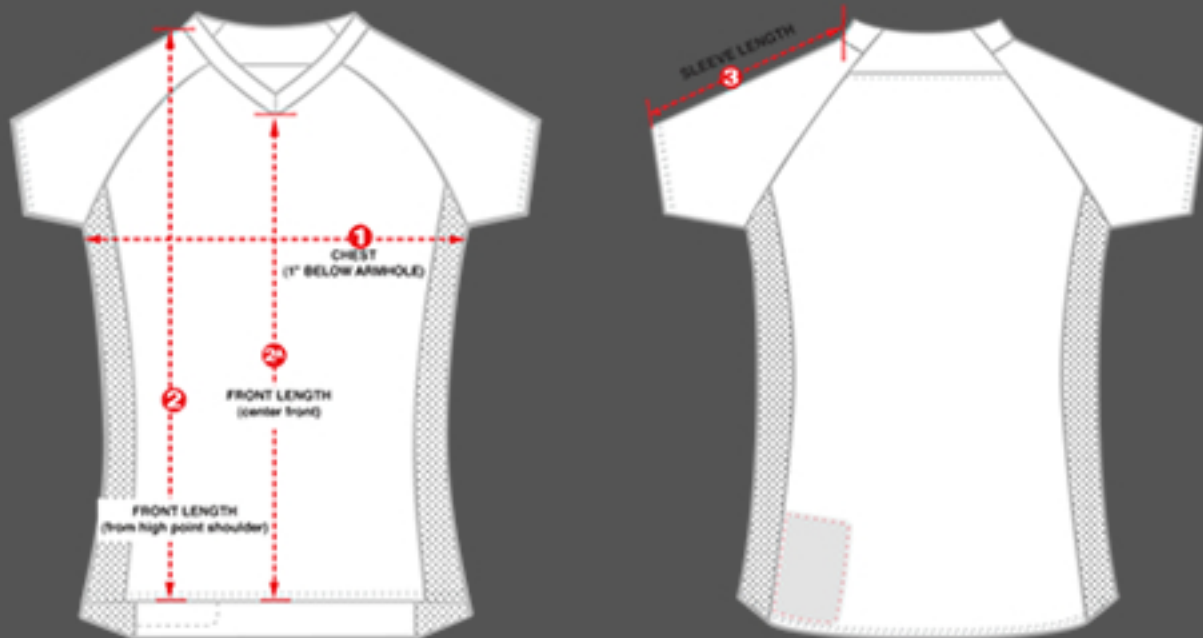

Measurements in Inches

RUCKUS JERSEY

JERSEY SIZE

Small
Medium
Large
X-Large
XX-Large

1 CHEST

22
23
24
25
26

2^A FRONT LENGTH

24.5
25
26
27
28

3 SLEEVE LENGTH

22.5
22.75
23
23.25
23.5